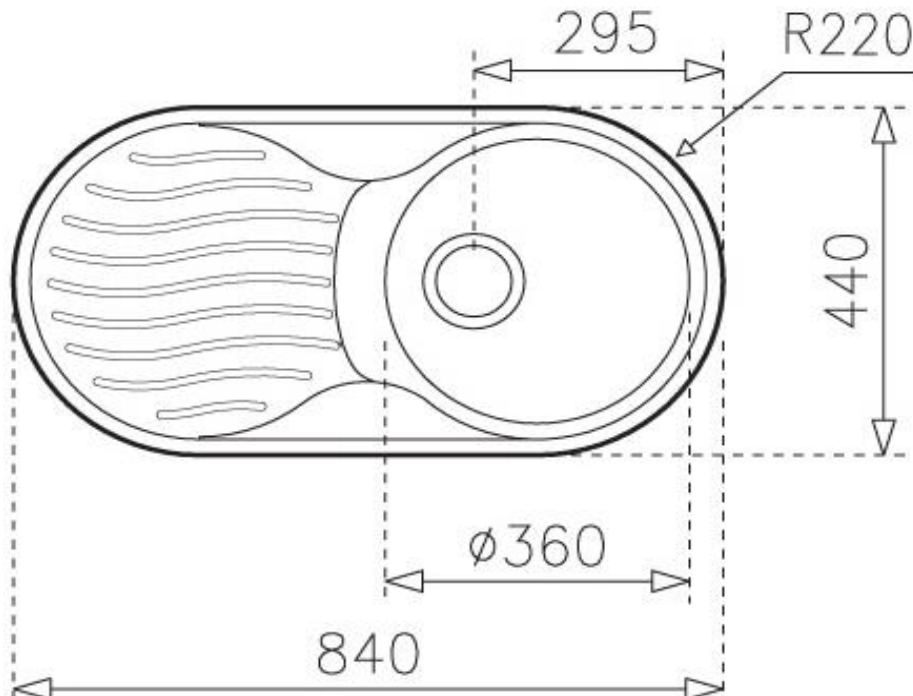

SPECIFICATION SHEET - kitchen sinks

BRAND:		Product Photo:
ORIGIN:	Spain	
SERIES:	Esfera	
PRODUCT DESCRIPTION:	Stainless Steel Inset kitchen sink, DR80.1B.RD with: single bowl size: $\varnothing$ 360 x 160 mm single tap hole, right drainboard A1 Waste basket strainer 3½"	
MODEL No.	1111.0005	
FINISH/COLOUR:	Polished	
DIMENSIONS:	Overall (wxh): 840 x 440 mm	
OPTIONAL MATCHING PARTS:	PA Single sink bottle trap 1½"	

Technical Informations:

REMINDER:	Do not use cleaners containing abrasive cleansers, ammonia, bleach, acids, waxes, alcohol, solvents or other products not recommended for chrome.
	All information is for reference only, installation shall always be based on the actual product delivered.